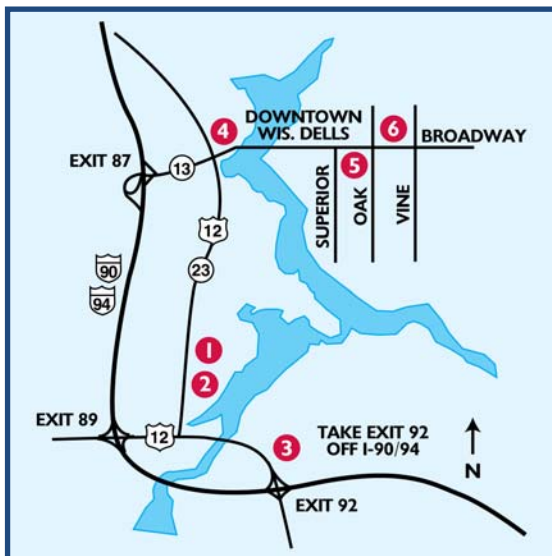

PASSPORT TO SAVINGS

As a guest of our establishment you will receive (at check-in) a Passport To Savings voucher for a **25%** discount off the regular ticket price to one or more of 14 of Wisconsin Dells' most popular attractions.

Tommy Bartlett Show
Tommy Bartlett Exploratory
Upper Dells Boat Tours
Jet Boat Adventures
Wizard Quest
Ripley's Believe It or Not!
Dells 4D Special FX Theater

Noah's Ark Waterpark
Original Wisconsin Ducks®
Pirate's Cove Adventure Golf
Timber Falls Adventure Park
Riverview Park & Waterworld
Circus World Museum
ADare Go Carts

This special one-of-a-kind Passport To Savings offer is available ONLY to guests staying at participating lodging properties.

Passport To Savings ticket booth locations:

1. Tommy Bartlett Show
2. Tommy Bartlett Exploratory (open year-round)
3. I-90/94, Exit 92 at Wilderness Resort (Hwy 12/Hillman Rd)
4. Pirate's Cove Adventure Golf
5. Superior Street
6. Oak Street